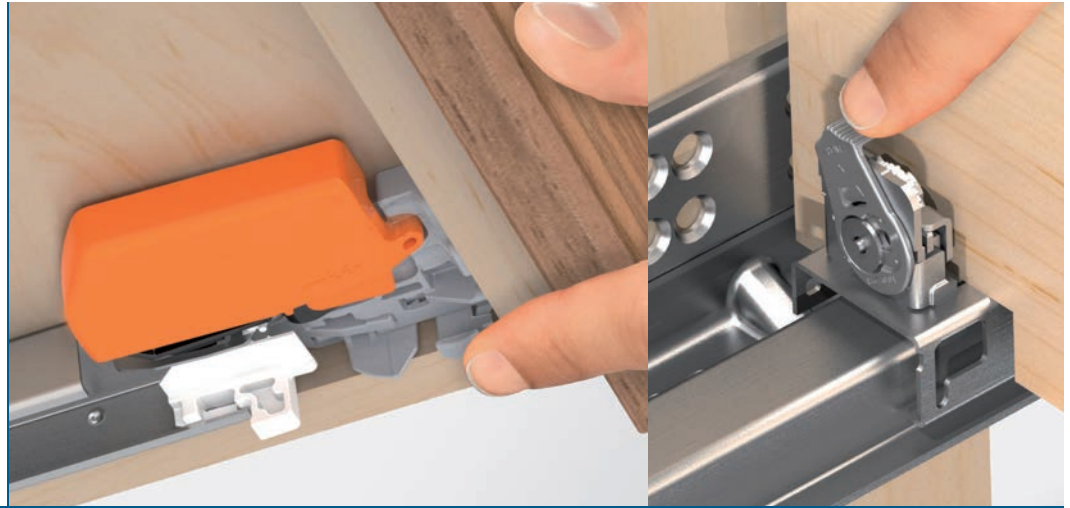

Salice vs. Blum Guide Mounting Location for Cornerstone

Your Style With Our Solutions Creates Home

Canyon Creek offers framed and full access premium cabinet lines; a value frameless line and Closets Plus for all of your storage needs.