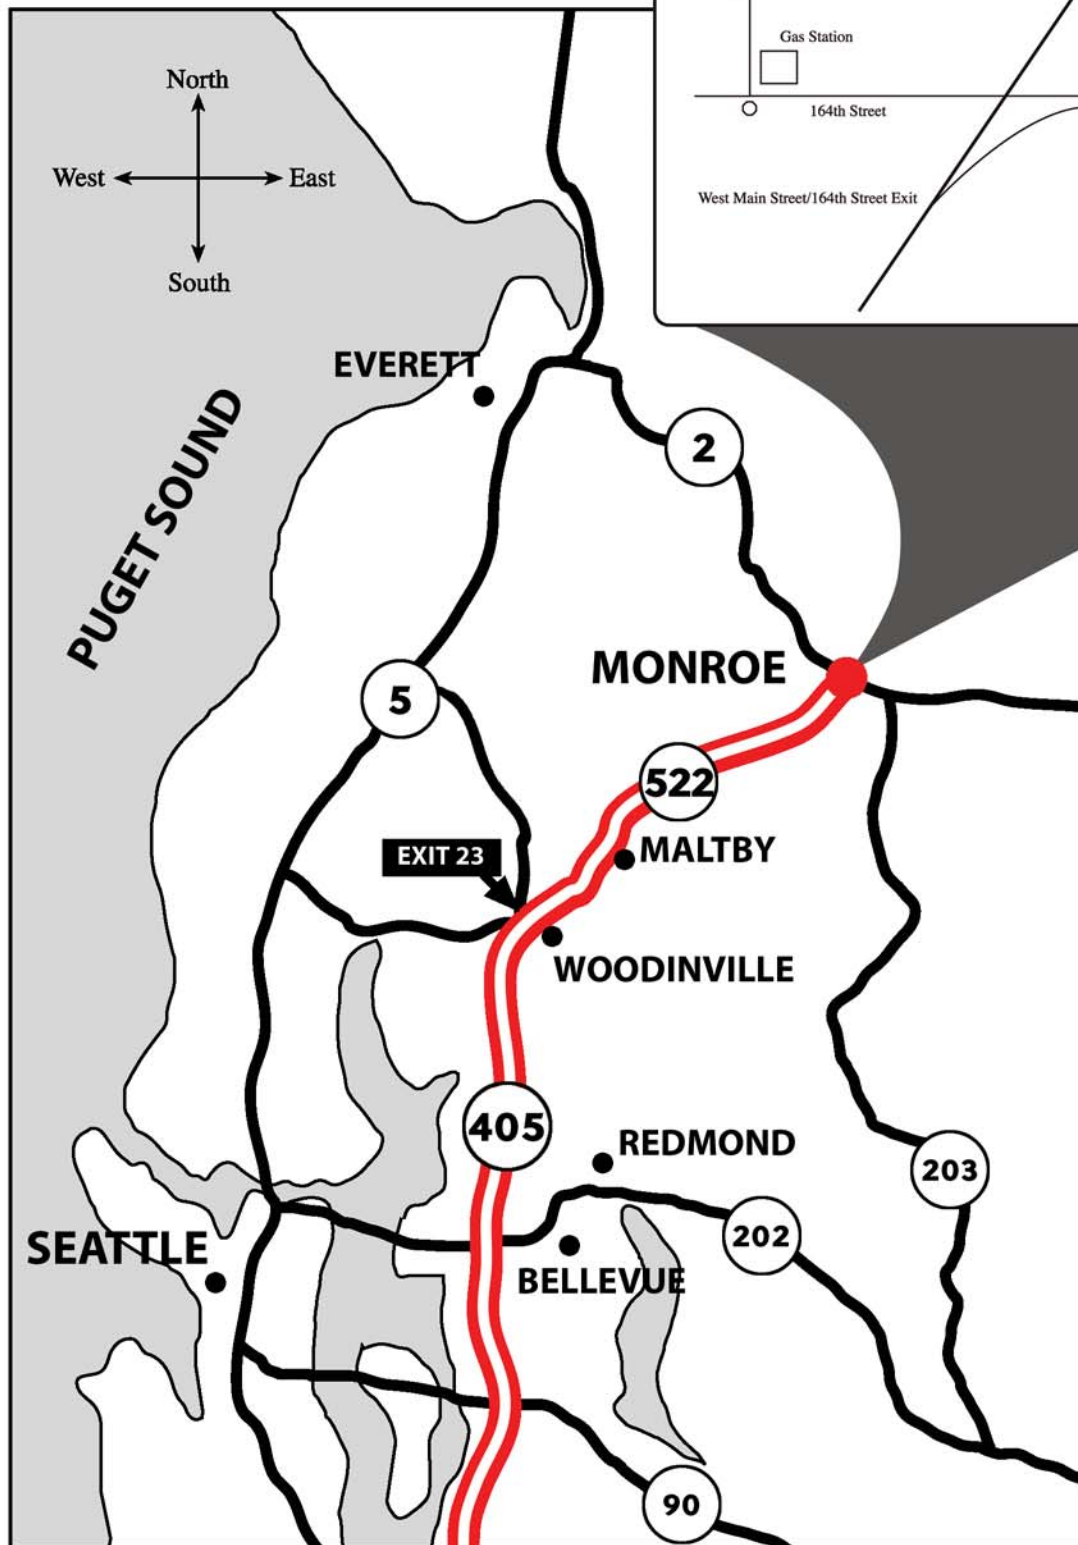

To Canyon Creek from Interstate 5

CANYON CREEK
Cabinet Company

16726 Tye St. SE
Monroe, WA 98272
800-228-1830

To Canyon Creek from 522

CANYON CREEK
Cabinet Company

16726 Tye St. SE
Monroe, WA 98272
800-228-1830