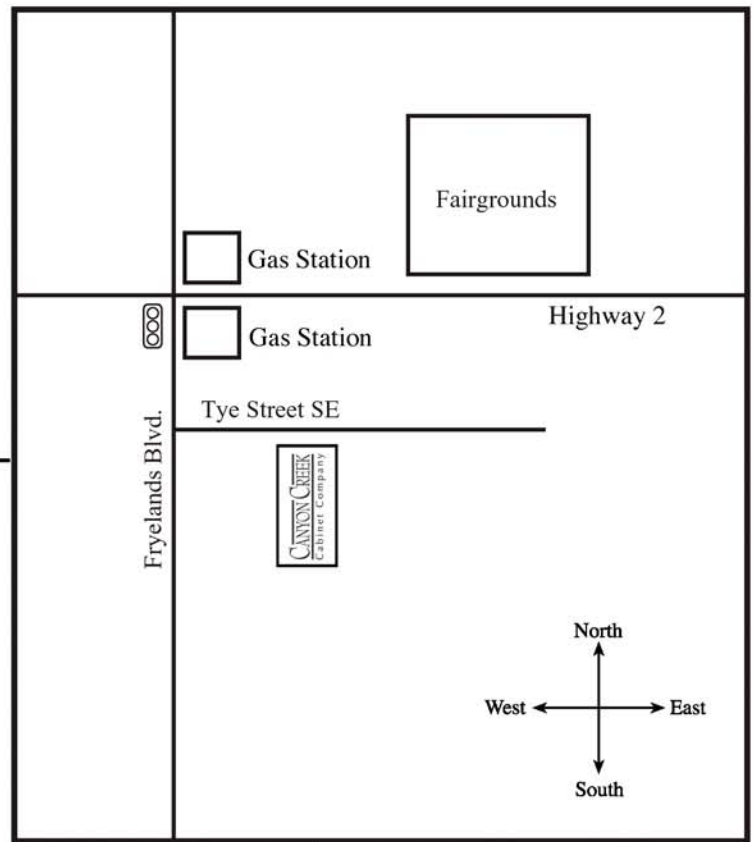

To Canyon Creek from Interstate 5

CANYON CREEK
Cabinet Company

16726 Tye St. SE
Monroe, WA 98272
800-228-1830

To Canyon Creek from 522

CANYON CREEK
Cabinet Company

16726 Tye St. SE
Monroe, WA 98272
800-228-1830