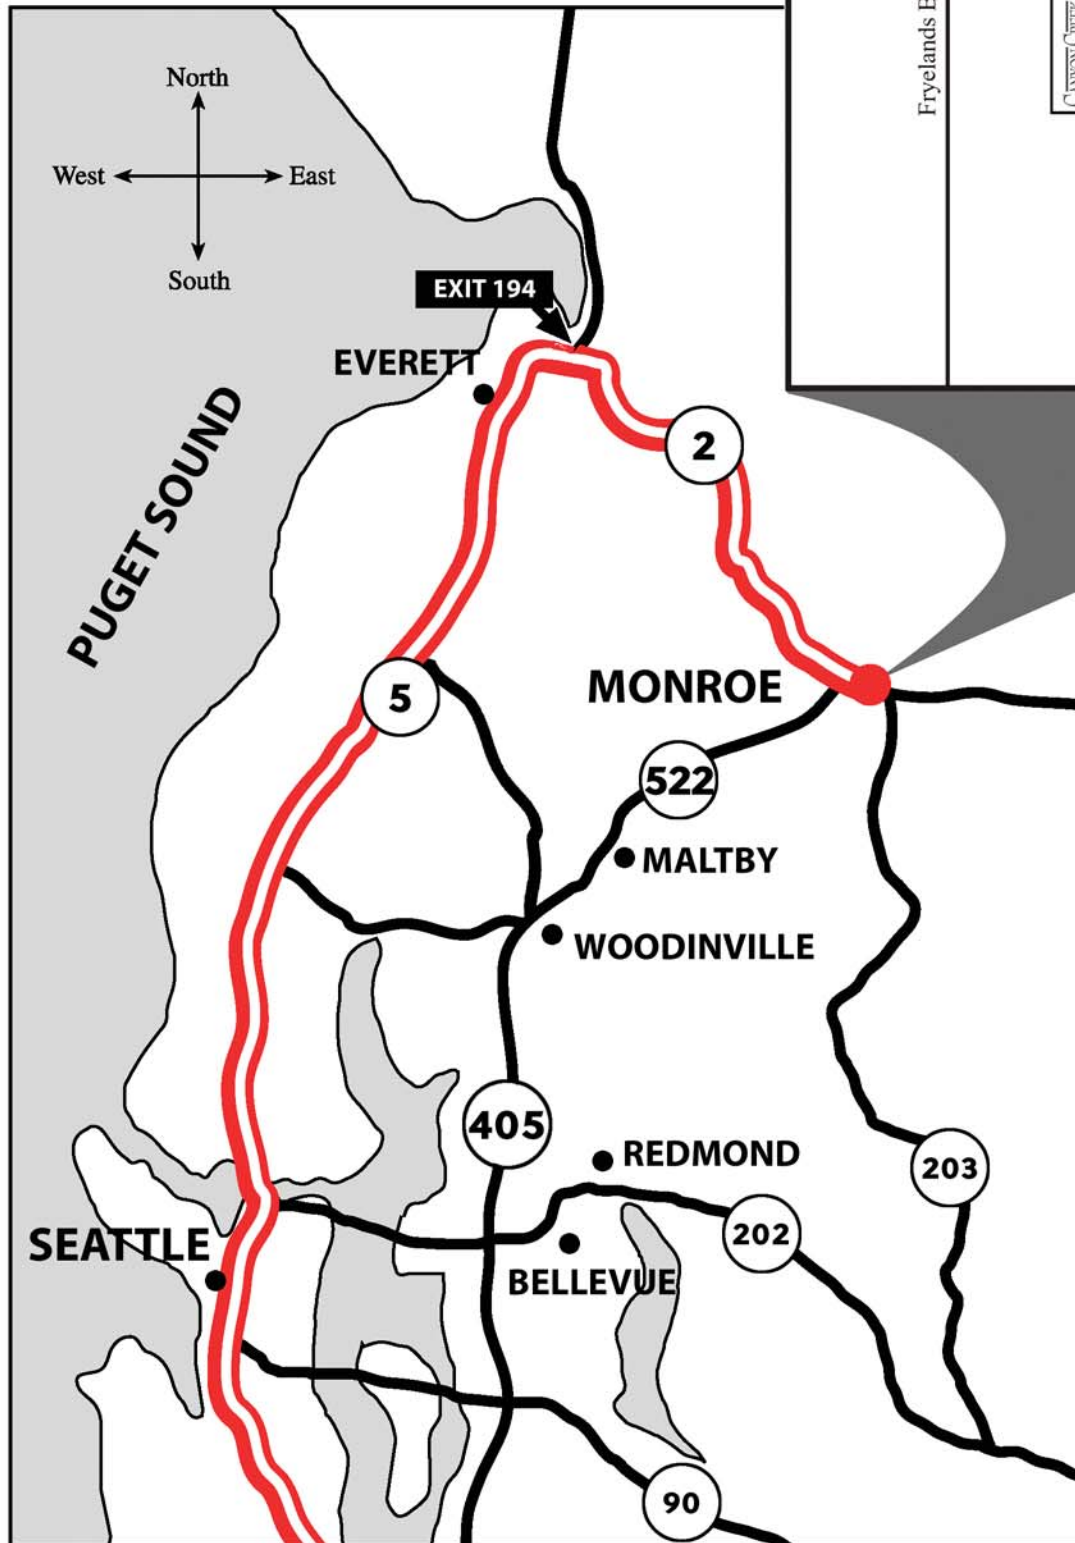

To Canyon Creek from Interstate 5

CANYON CREEK
Cabinet Company

16726 Tye St. SE
Monroe, WA 98272
800-228-1830

To Canyon Creek from 522

CANYON CREEK
Cabinet Company

16726 Tye St. SE
Monroe, WA 98272
800-228-1830