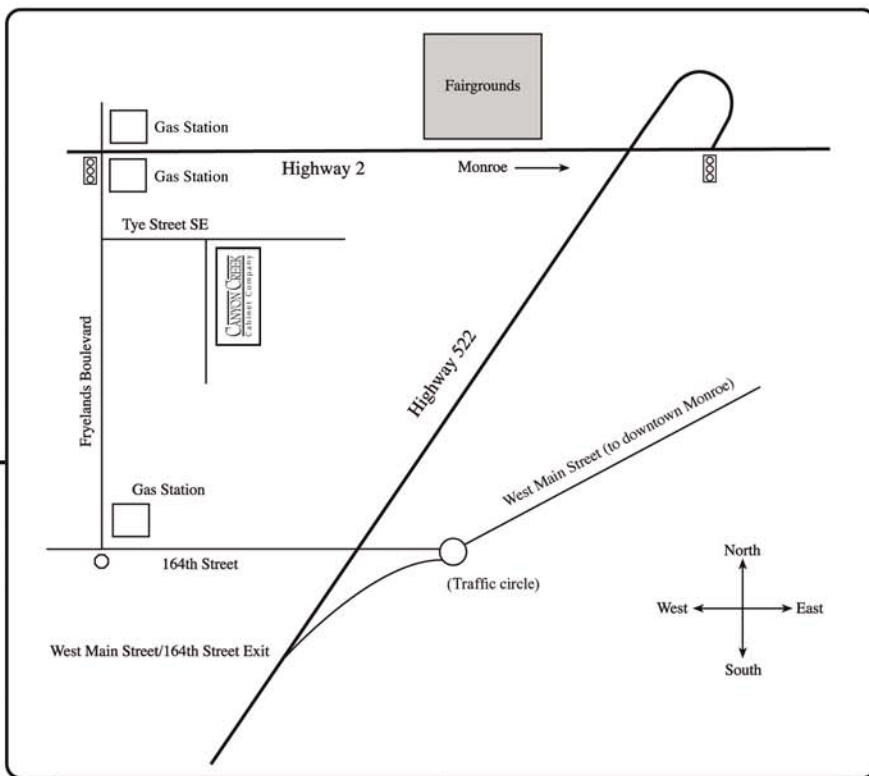

To Canyon Creek from Interstate 5

CANYON CREEK
Cabinet Company

16726 Tye St. SE
Monroe, WA 98272
800-228-1830

To Canyon Creek from 522

CANYON CREEK
Cabinet Company

16726 Tye St. SE
Monroe, WA 98272
800-228-1830