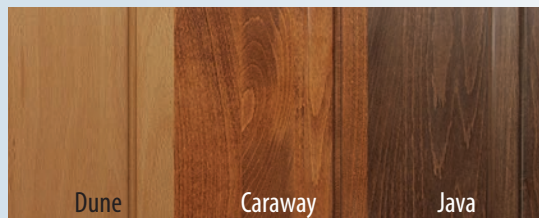

Rustic Beech has many of the same attributes as Beech, but with more color variations, mineral streaks and knots.